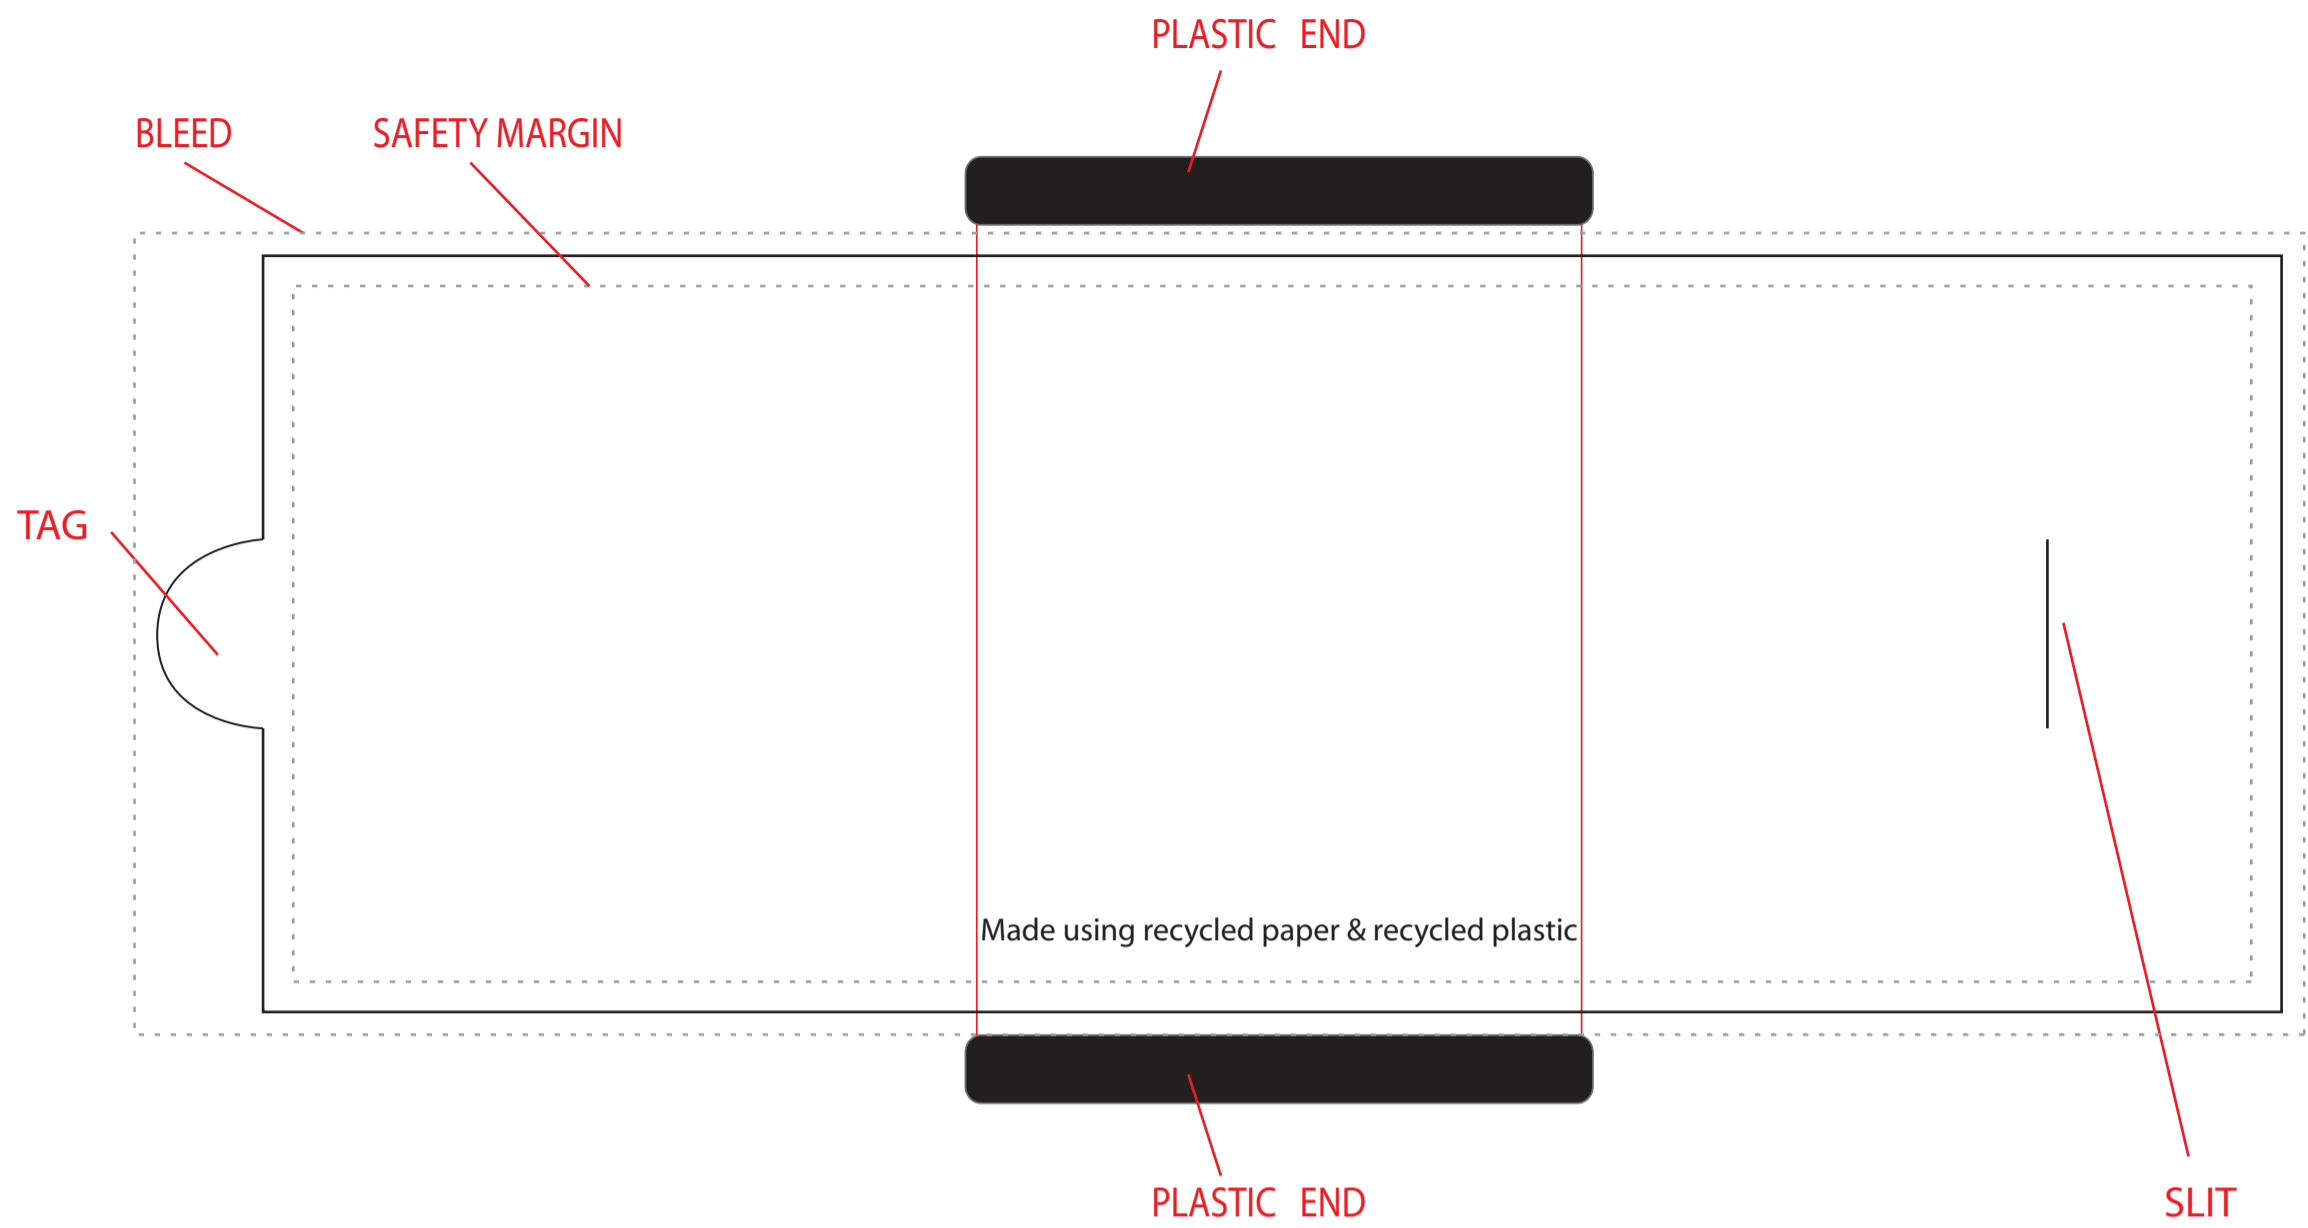

# Full Colour Pen Pot

**Dimensions:** Ø 82 x 116mm  
**Print area:** 267 x 100mm  
**Scale:** 100 %

**Minimum recommended font size:** 7pt  
**Eco strapline is optional**