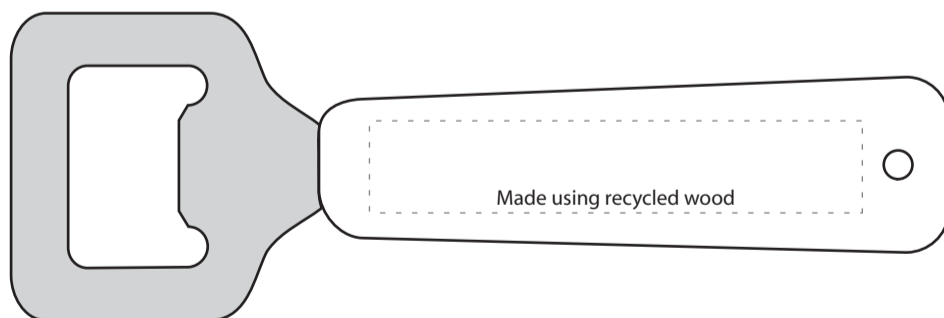

Wooden Bottle Opener - Traditional

Dimensions: 125 x 40 x 10mm
Print area: 65 x 12mm (indicated by dashed line)
Scale: 100 %

Minimum recommended font size: 8pt
Eco strapline is optional