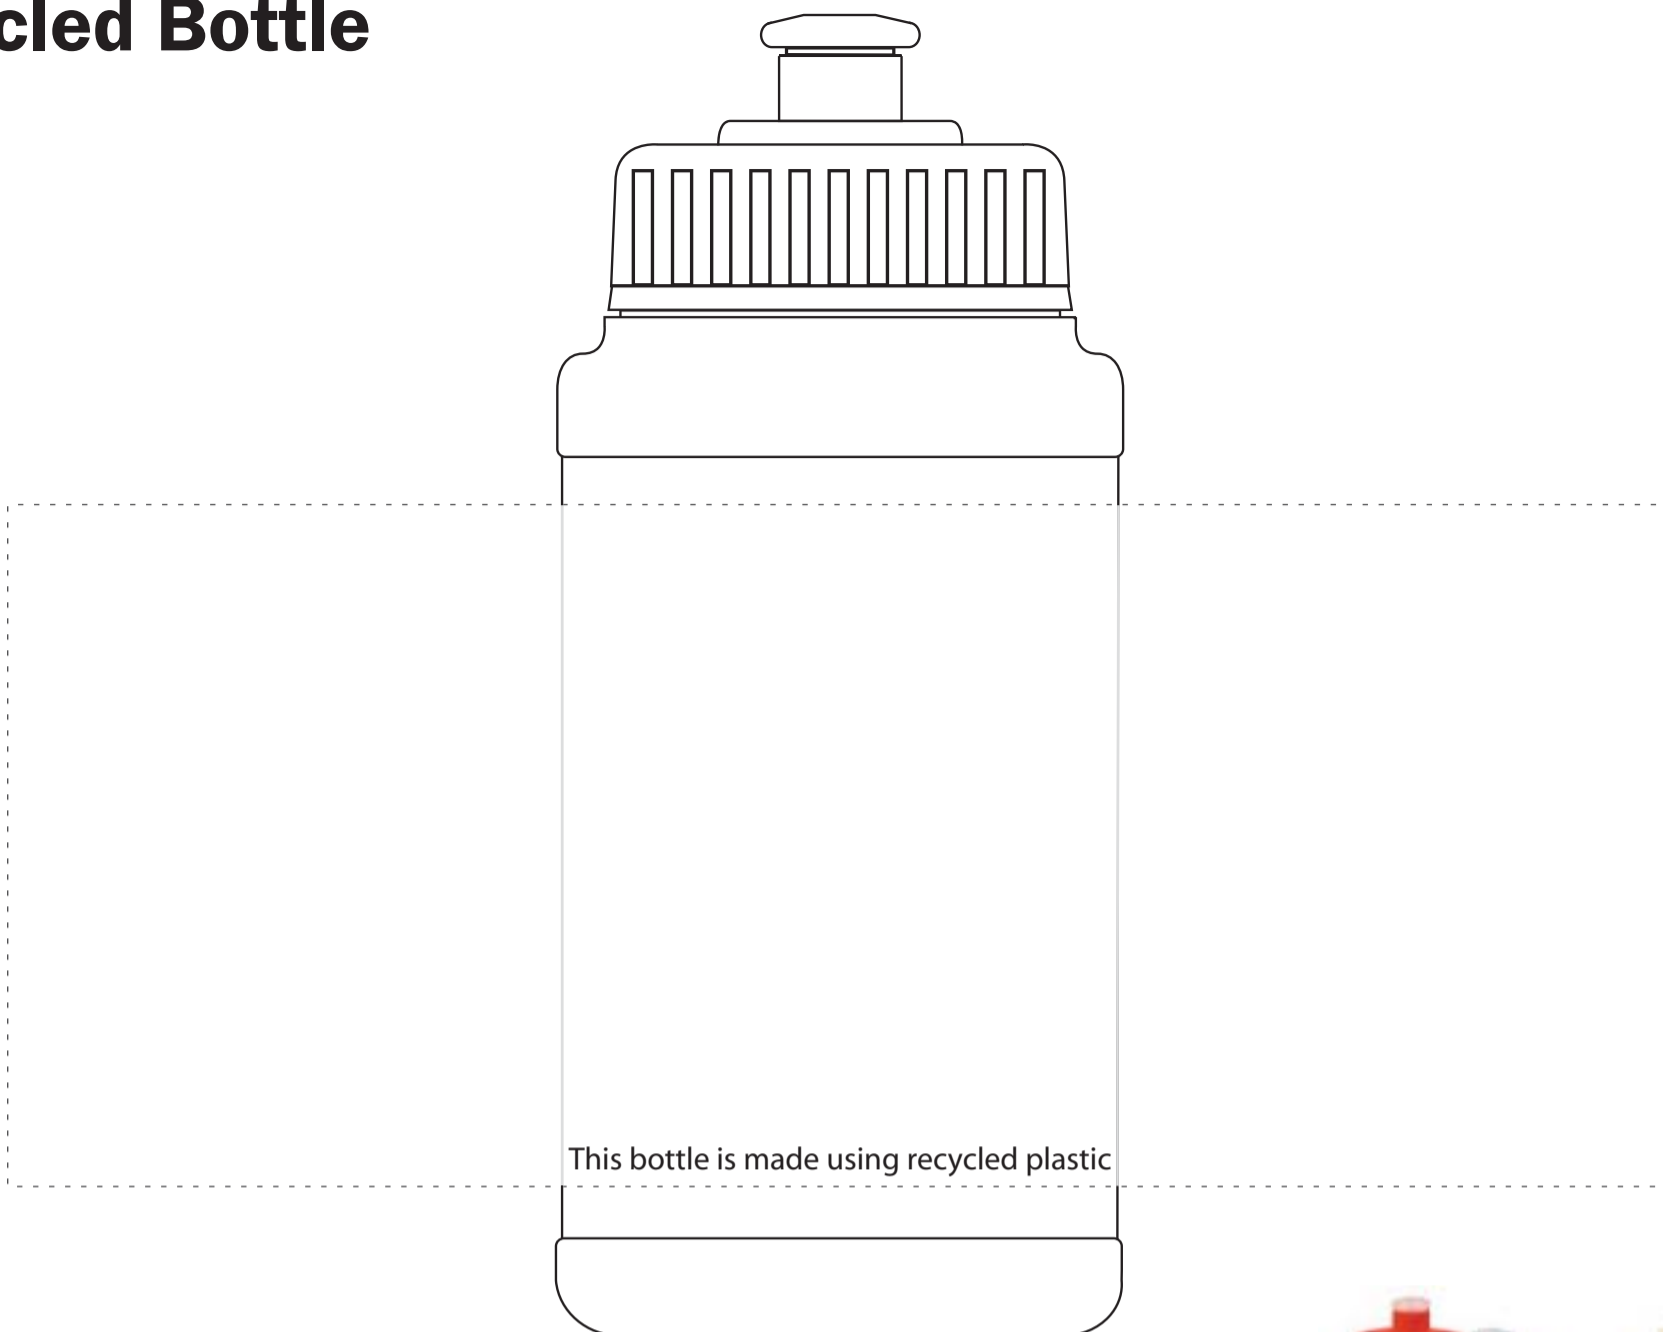

Recycled Bottle

Dimensions: height 175mm Ø75mm, 500ml

Print area: 220 x 90mm (indicated by dashed line)

Scale: 100 %

Minimum recommended font size: 8pt

Eco strapline is optional