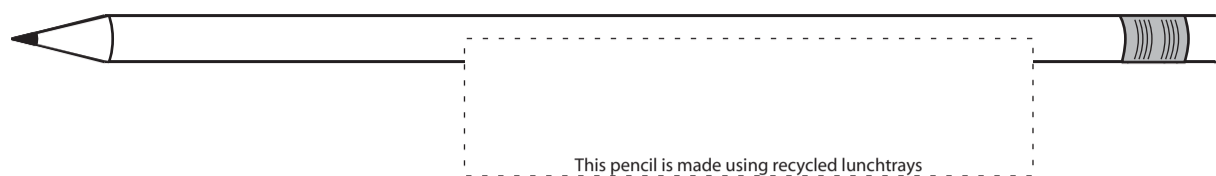

Plastic Lunchtray Pencil

Print area: 75 x 18mm (indicated by dashed line)

Scale: 100%

Minimum recommended font size: 7pt

Eco strapline is optional