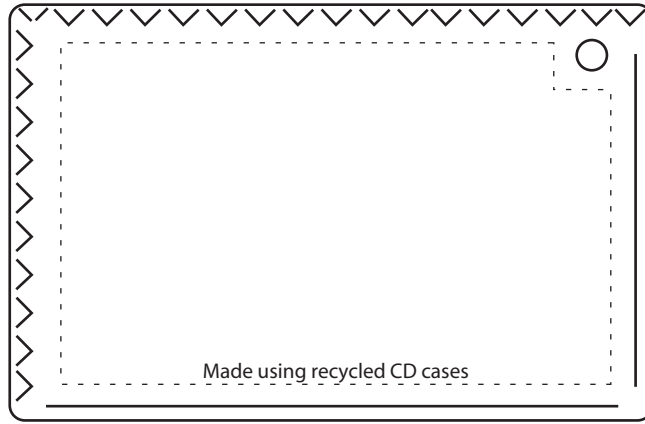

# Credit Card Ice Scraper

**Dimensions: 85 x 55mm**

**Print area: 72 x 45mm** (indicated by dashed line)

**Scale: 100%**

**Minimum recommended font size: 7pt**

**Eco strapline is optional**