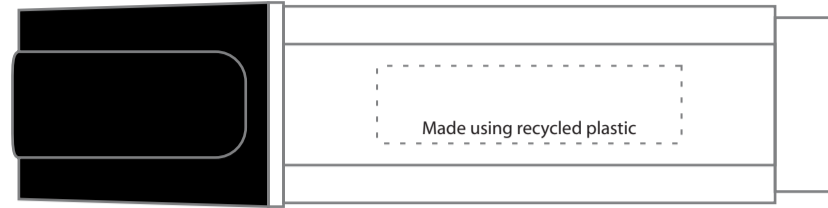

Highlighter Pen

Print area: 40 x 10mm (indicated by dashed line)

Scale: 100%

Minimum recommended font size: 7pt

Eco strapline is optional