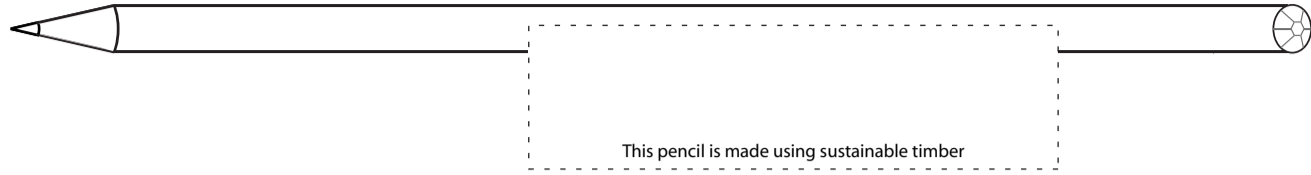

Crystal Tipped Pencil

Print area: 70 x 19mm (indicated by dashed line)

Scale: 100%

Minimum recommended font size: 7pt

Eco strapline is optional