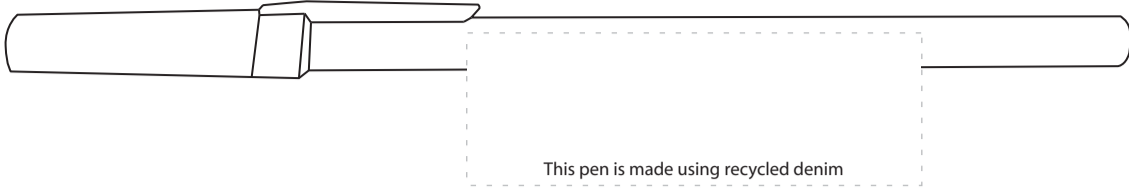

# Denim Pen

**Print area: 60 X 20mm** (indicated by dashed line)

**Scale: 100 %**

**Minimum recommended font size: 7pt**

**Eco strapline is optional**